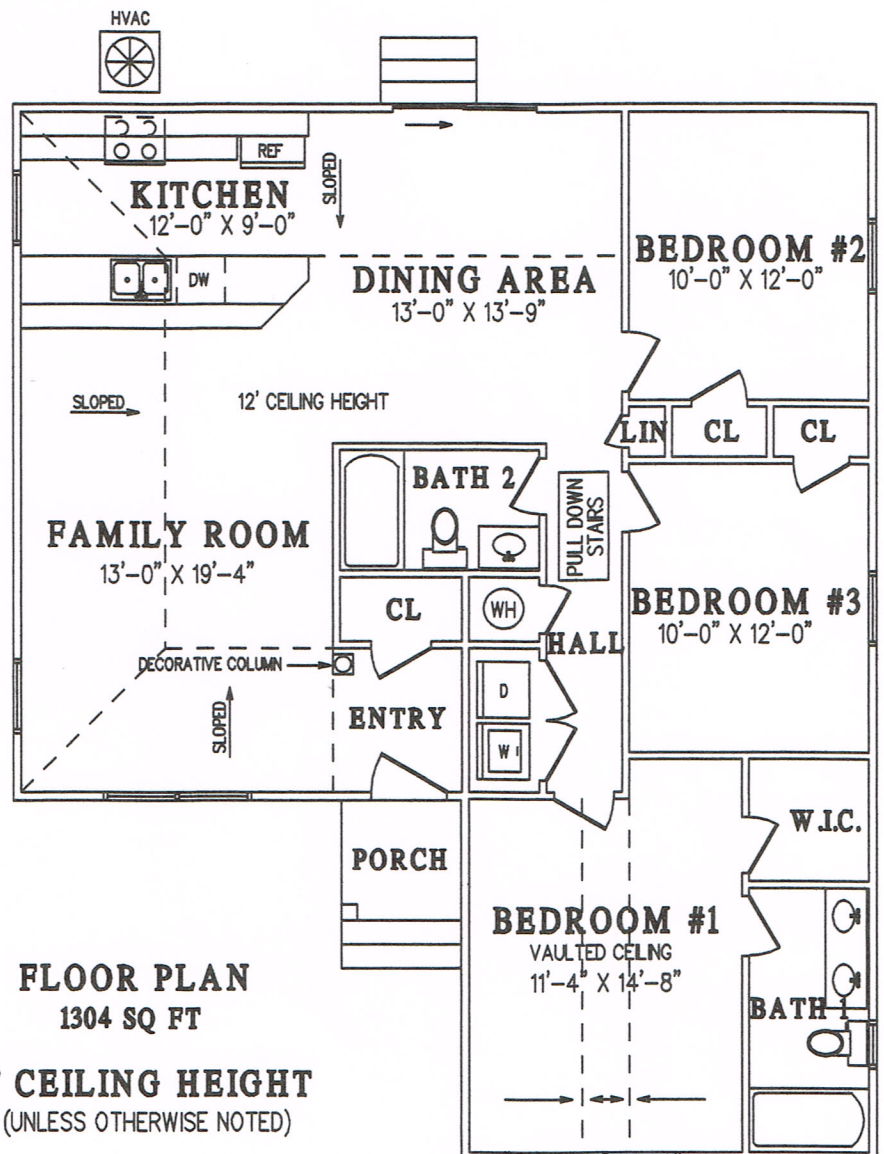

HUNTER CREEK HOMES INC.

THE DANIELLE

3 BEDROOMS
 2 BATHS
 COVERED FRONT PORCH
 VAULTED FAMILY ROOM
 VAULTED DINING ROOM
 VAULTED KITCHEN

36'-0" WIDE
 44'-0" DEEP

FLOOR PLAN
 1304 SQ FT

8' CEILING HEIGHT
 (UNLESS OTHERWISE NOTED)